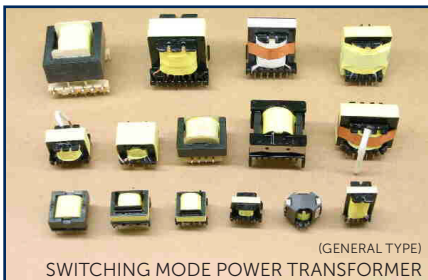

# S-TEK INC. TRANSFORMER CAPABILITIES

PULSE TRANSFORMER

COMMUNICATION/LAN TRANSFORMER

OSC LLAT ON/LIGHTING TRANSFORMER

(SMD TYPE)

SWITCHING MODE POWER TRANSFORMER

INDUCTOR

LINE FILTER

CHOKE COL

AUDIO TRANSFORMER

CURRENT SENSE TRANSFORMER

(GENERAL TYPE)

SWITCHING MODE POWER TRANSFORMER

(ENCAPSULATED TYPE)  
LOW FREQUENCY POWER TRANSFORMER

POWER FACTOR CORRECTOR/CHOKE

(PC MOUNT TYPE)

LOW FREQUENCY POWER TRANSFORMER