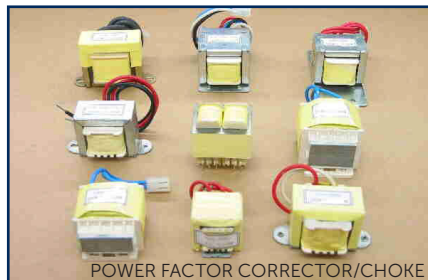

CHOKE COL

AUDIO TRANSFORMER

CURRENT SENSE TRANSFORMER

(GENERAL TYPE)

SWITCHING MODE POWER TRANSFORMER

(ENCAPSULATED TYPE)  
LOW FREQUENCY POWER TRANSFORMER

POWER FACTOR CORRECTOR/CHOKE

(PC MOUNT TYPE)