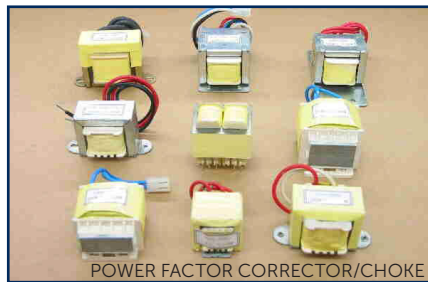

CHOKE COL

AUDIO TRANSFORMER

CURRENT SENSE TRANSFORMER

(GENERAL TYPE)

SWITCHING MODE POWER TRANSFORMER

(ENCAPSULATED TYPE)
LOW FREQUENCY POWER TRANSFORMER

POWER FACTOR CORRECTOR/CHOKE

(PC MOUNT TYPE)