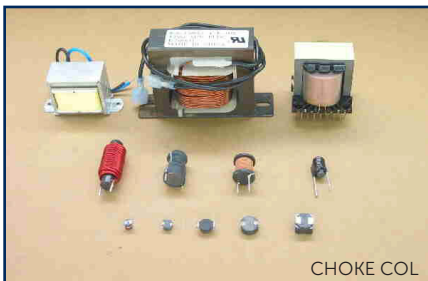

S-TEK INC. TRANSFORMER CAPABILITIES

PULSE TRANSFORMER

COMMUNICATION/LAN TRANSFORMER

OSC LLAT ON/LIGHTING TRANSFORMER

(SMD TYPE)

SWITCHING MODE POWER TRANSFORMER

INDUCTOR

LINE FILTER

CHOKE COL

AUDIO TRANSFORMER

CURRENT SENSE TRANSFORMER

(GENERAL TYPE)

SWITCHING MODE POWER TRANSFORMER

(ENCAPSULATED TYPE)
LOW FREQUENCY POWER TRANSFORMER

POWER FACTOR CORRECTOR/CHOKE

(PC MOUNT TYPE)