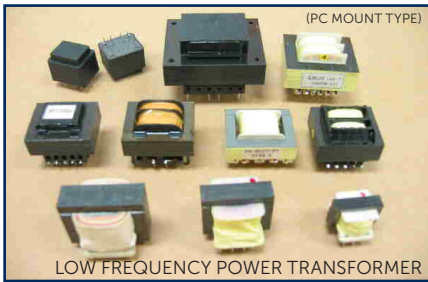

CHOKE COL

AUDIO TRANSFORMER

CURRENT SENSE TRANSFORMER

(GENERAL TYPE)

SWITCHING MODE POWER TRANSFORMER

(ENCAPSULATED TYPE)
LOW FREQUENCY POWER TRANSFORMER

POWER FACTOR CORRECTOR/CHOKE

(PC MOUNT TYPE)