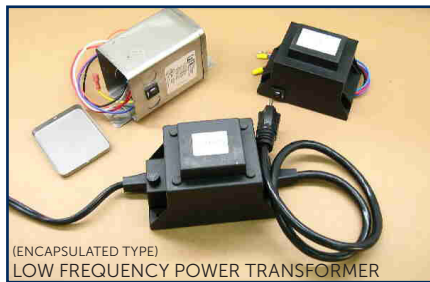

CHOKE COL

AUDIO TRANSFORMER

CURRENT SENSE TRANSFORMER

(GENERAL TYPE)

SWITCHING MODE POWER TRANSFORMER

(ENCAPSULATED TYPE)
LOW FREQUENCY POWER TRANSFORMER

POWER FACTOR CORRECTOR/CHOKE

(PC MOUNT TYPE)