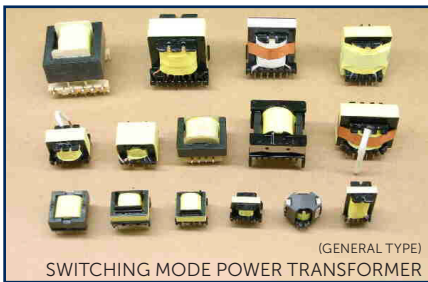

S-TEK INC. TRANSFORMER CAPABILITIES

PULSE TRANSFORMER

COMMUNICATION/LAN TRANSFORMER

OSC LLAT ON/LIGHTING TRANSFORMER

(SMD TYPE)

SWITCHING MODE POWER TRANSFORMER

INDUCTOR

LINE FILTER

CHOKE COL

AUDIO TRANSFORMER

CURRENT SENSE TRANSFORMER

(GENERAL TYPE)

SWITCHING MODE POWER TRANSFORMER

(ENCAPSULATED TYPE)
LOW FREQUENCY POWER TRANSFORMER

POWER FACTOR CORRECTOR/CHOKE

(PC MOUNT TYPE)

LOW FREQUENCY POWER TRANSFORMER