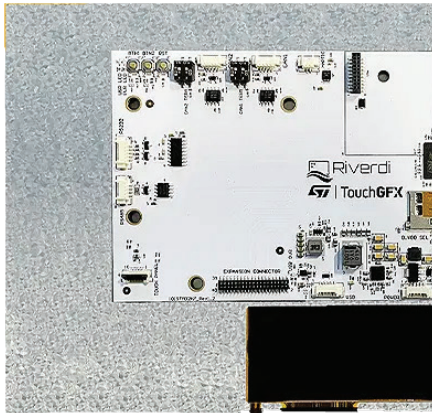

# RVT101HVSNWN00

## 10.1"

10.1" IPS

1000 cd/m²

All STM32H7  
Interfaces

STM32H7

Low EMI