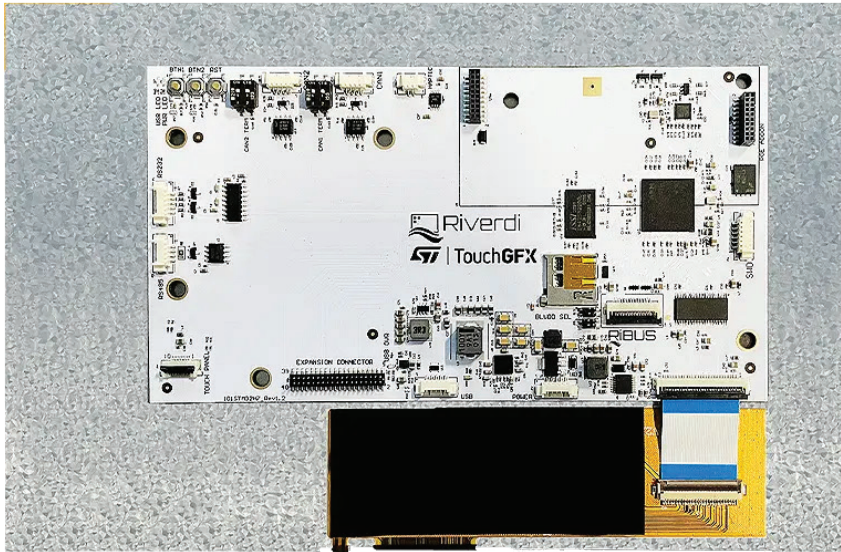

# RVT101HVSNWN00

## 10.1"

10.1" IPS

1000 cd/m²

All STM32H7  
Interfaces

STM32H7

Low EMI